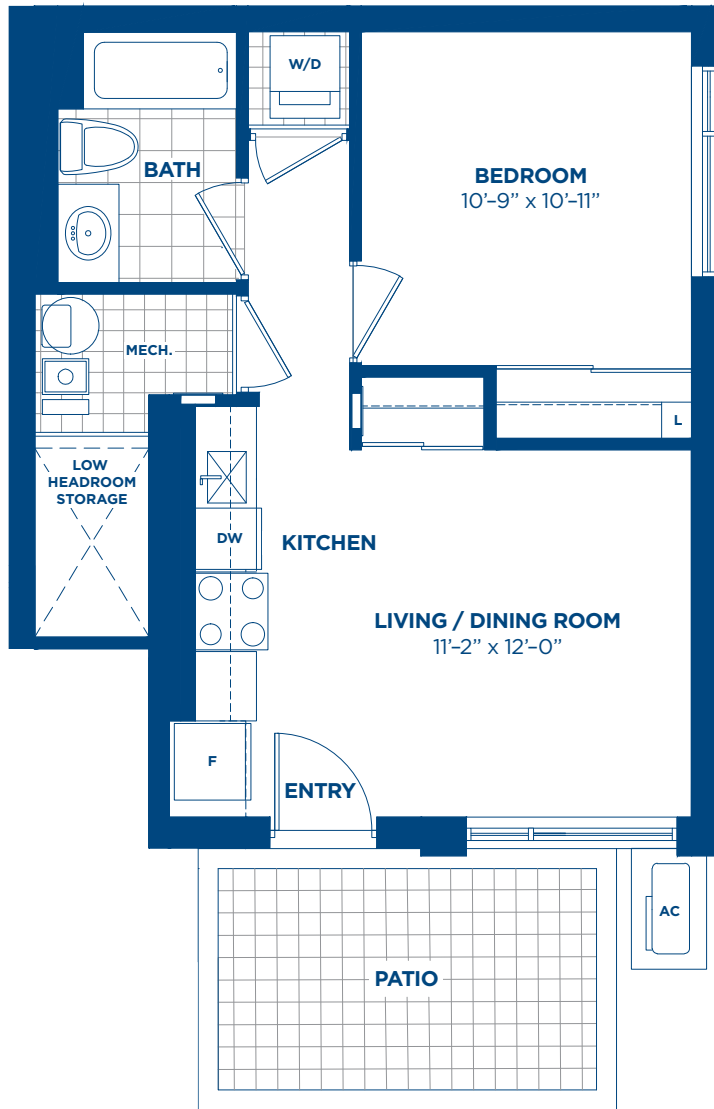

MIA

SCANDINAVIAN-INSPIRED TOWNHOMES

1 BEDROOM
 TH 1B-B
 SUITE AREA: 588 SQ.FT.
 OUTDOOR AREA: 111 SQ.FT.
 TOTAL AREA: 699 SQ.FT.

GROUND LEVEL

All areas and stated room dimensions are approximate. Floorplan layout may vary per floor. Floor area measured in accordance with TARIION Warranty Corporation bulletin #22. Actual living areas may vary from floor areas stated. The purchaser acknowledges that the actual unit purchased may be a reversed layout to the plan shown. Illustrations are artist's concept. E. & O. E.