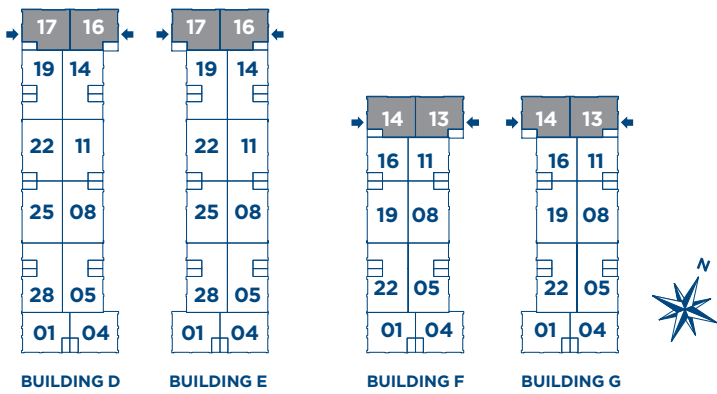

MIA

SCANDINAVIAN-INSPIRED TOWNHOMES

1 BEDROOM
 TH 1B-B
 SUITE AREA: 588 SQ.FT.
 OUTDOOR AREA: 111 SQ.FT.
 TOTAL AREA: 699 SQ.FT.

GROUND LEVEL

All areas and stated room dimensions are approximate. Floorplan layout may vary per floor. Floor area measured in accordance with TARIION Warranty Corporation bulletin #22. Actual living areas may vary from floor areas stated. The purchaser acknowledges that the actual unit purchased may be a reversed layout to the plan shown. Illustrations are artist's concept. E. & O. E.