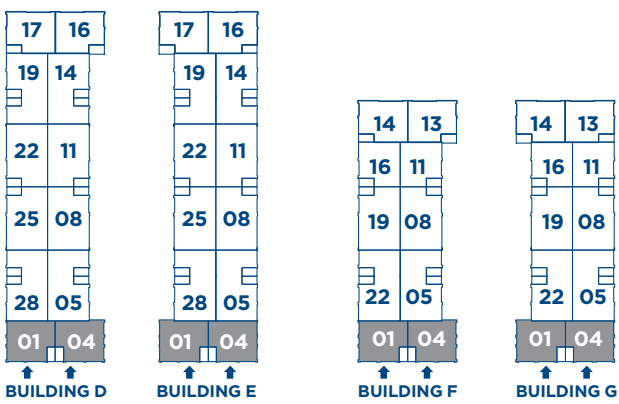

# WALDEMAR

SCANDINAVIAN-INSPIRED  
TOWNHOMES

**1 BEDROOM**

TH 1B-C  
SUITE AREA: 592 SQ.FT.  
OUTDOOR AREA: 57 SQ.FT.  
TOTAL AREA: 649 SQ.FT.

**GROUND LEVEL**

All areas and stated room dimensions are approximate. Floorplan layout may vary per floor. Floor area measured in accordance with TARIION Warranty Corporation bulletin #22. Actual living areas may vary from floor areas stated. The purchaser acknowledges that the actual unit purchased may be a reversed layout to the plan shown. Illustrations are artist's concept. E. & O. E.