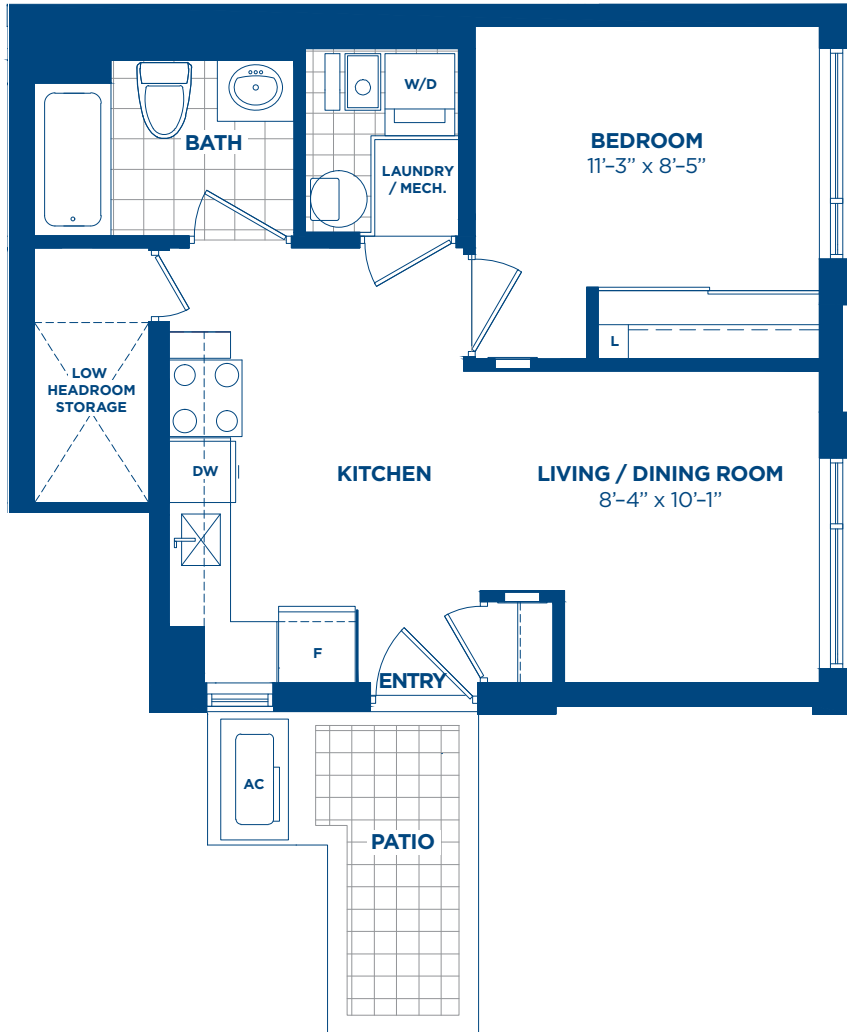

# WALDEMAR

SCANDINAVIAN-INSPIRED  
TOWNHOMES

**1 BEDROOM**

TH 1B-C  
SUITE AREA: 592 SQ.FT.  
OUTDOOR AREA: 57 SQ.FT.  
TOTAL AREA: 649 SQ.FT.

**GROUND LEVEL**

All areas and stated room dimensions are approximate. Floorplan layout may vary per floor. Floor area measured in accordance with TARIION Warranty Corporation bulletin #22. Actual living areas may vary from floor areas stated. The purchaser acknowledges that the actual unit purchased may be a reversed layout to the plan shown. Illustrations are artist's concept. E. & O. E.