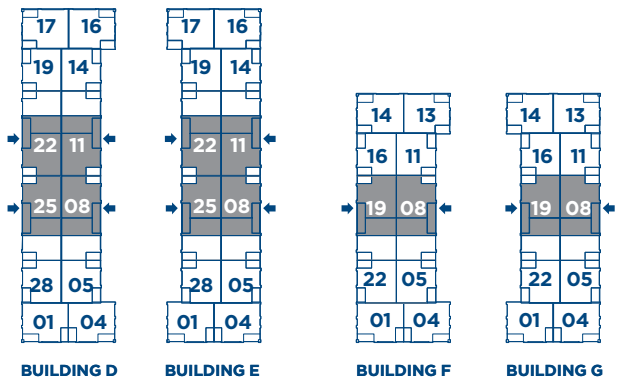

BRITTA

SCANDINAVIAN-INSPIRED
TOWNHOMES

2 BEDROOM

TH 2B-A

SUITE AREA: 769 SQ.FT.

OUTDOOR AREA: 111 SQ.FT.

TOTAL AREA: 880 SQ.FT.

GROUND LEVEL

All areas and stated room dimensions are approximate. Floorplan layout may vary per floor. Floor area measured in accordance with TARIION Warranty Corporation bulletin #22. Actual living areas may vary from floor areas stated. The purchaser acknowledges that the actual unit purchased may be a reversed layout to the plan shown. Illustrations are artist's concept. E. & O. E.