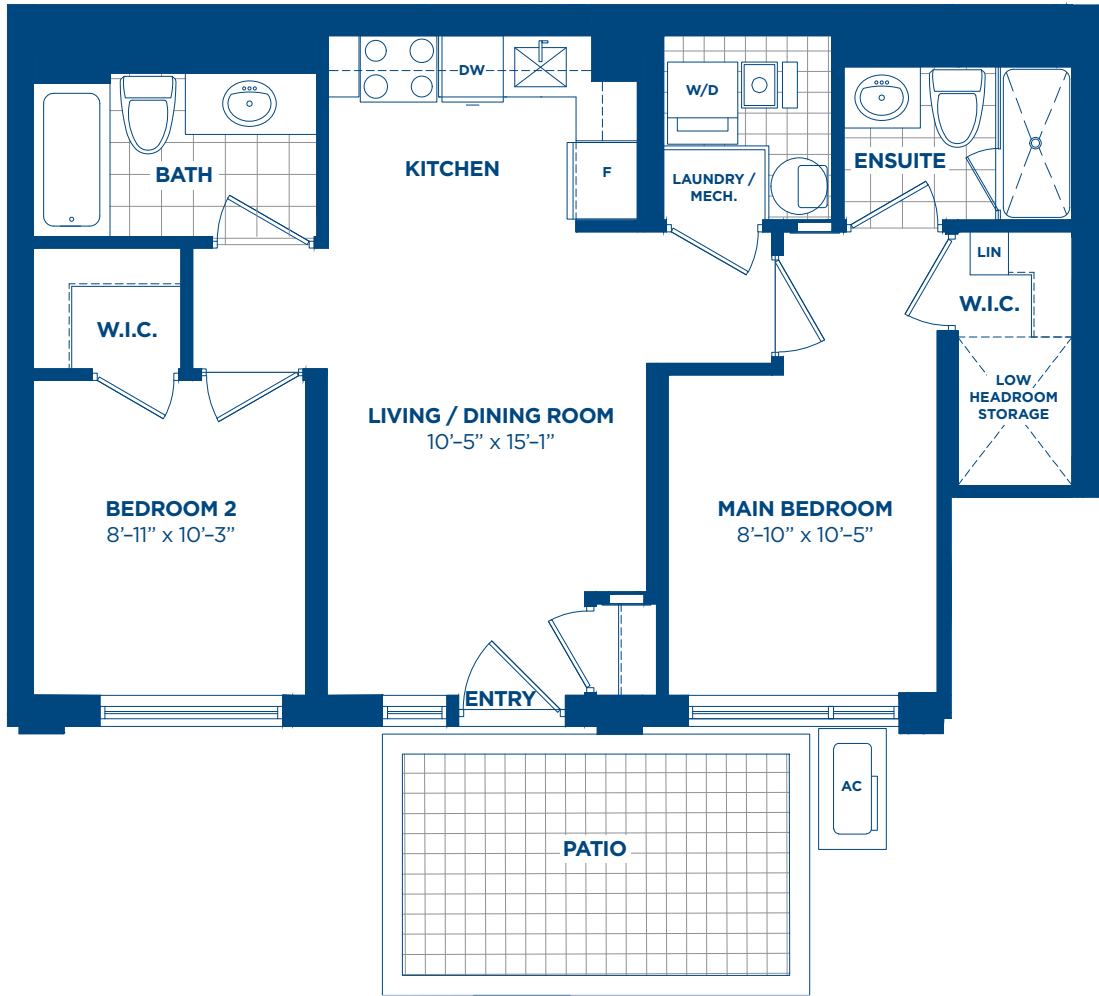

BRITTA

SCANDINAVIAN-INSPIRED
TOWNHOMES

2 BEDROOM

TH 2B-A

SUITE AREA: 769 SQ.FT.

OUTDOOR AREA: 111 SQ.FT.

TOTAL AREA: 880 SQ.FT.

GROUND LEVEL

All areas and stated room dimensions are approximate. Floorplan layout may vary per floor. Floor area measured in accordance with TARIION Warranty Corporation bulletin #22. Actual living areas may vary from floor areas stated. The purchaser acknowledges that the actual unit purchased may be a reversed layout to the plan shown. Illustrations are artist's concept. E. & O. E.