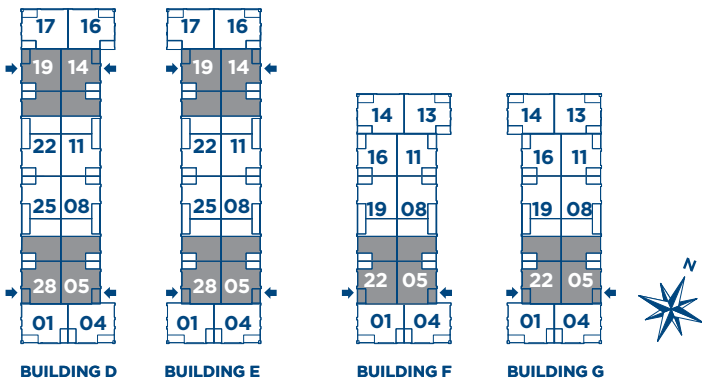

GROUND LEVEL

All areas and stated room dimensions are approximate. Floorplan layout may vary per floor. Floor area measured in accordance with TARIION Warranty Corporation bulletin #22. Actual living areas may vary from floor areas stated. The purchaser acknowledges that the actual unit purchased may be a reversed layout to the plan shown. Illustrations are artist's concept. E. & O. E.