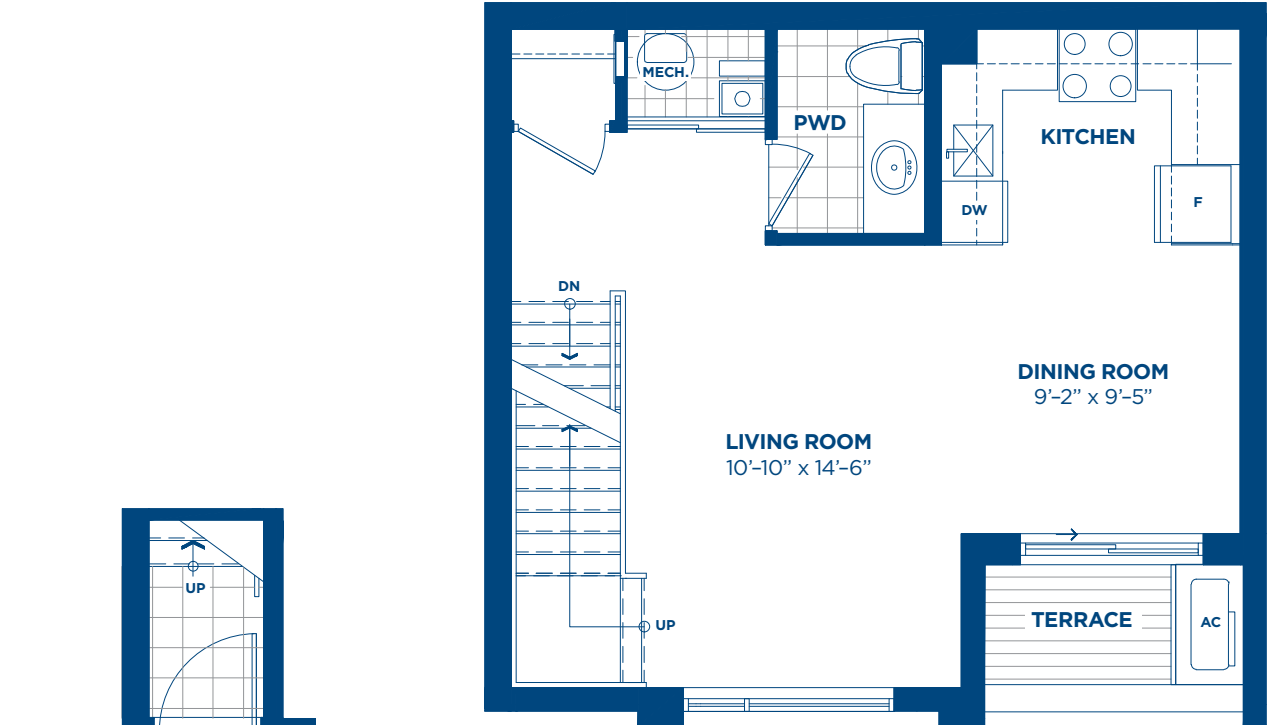

CASPER

SCANDINAVIAN-INSPIRED TOWNHOMES

2 BEDROOM
 TH 2B-C
 SUITE AREA: 1075 SQ.FT.
 OUTDOOR AREA: 73 SQ.FT.
 TOTAL AREA: 1148 SQ.FT.

MAIN FLOOR

ENTRANCE

SECOND FLOOR

BUILDING F

BUILDING G

All areas and stated room dimensions are approximate. Floorplan layout may vary per floor. Floor area measured in accordance with TARIION Warranty Corporation bulletin #22. Actual living areas may vary from floor areas stated. The purchaser acknowledges that the actual unit purchased may be a reversed layout to the plan shown. Illustrations are artist's concept. E. & O. E.